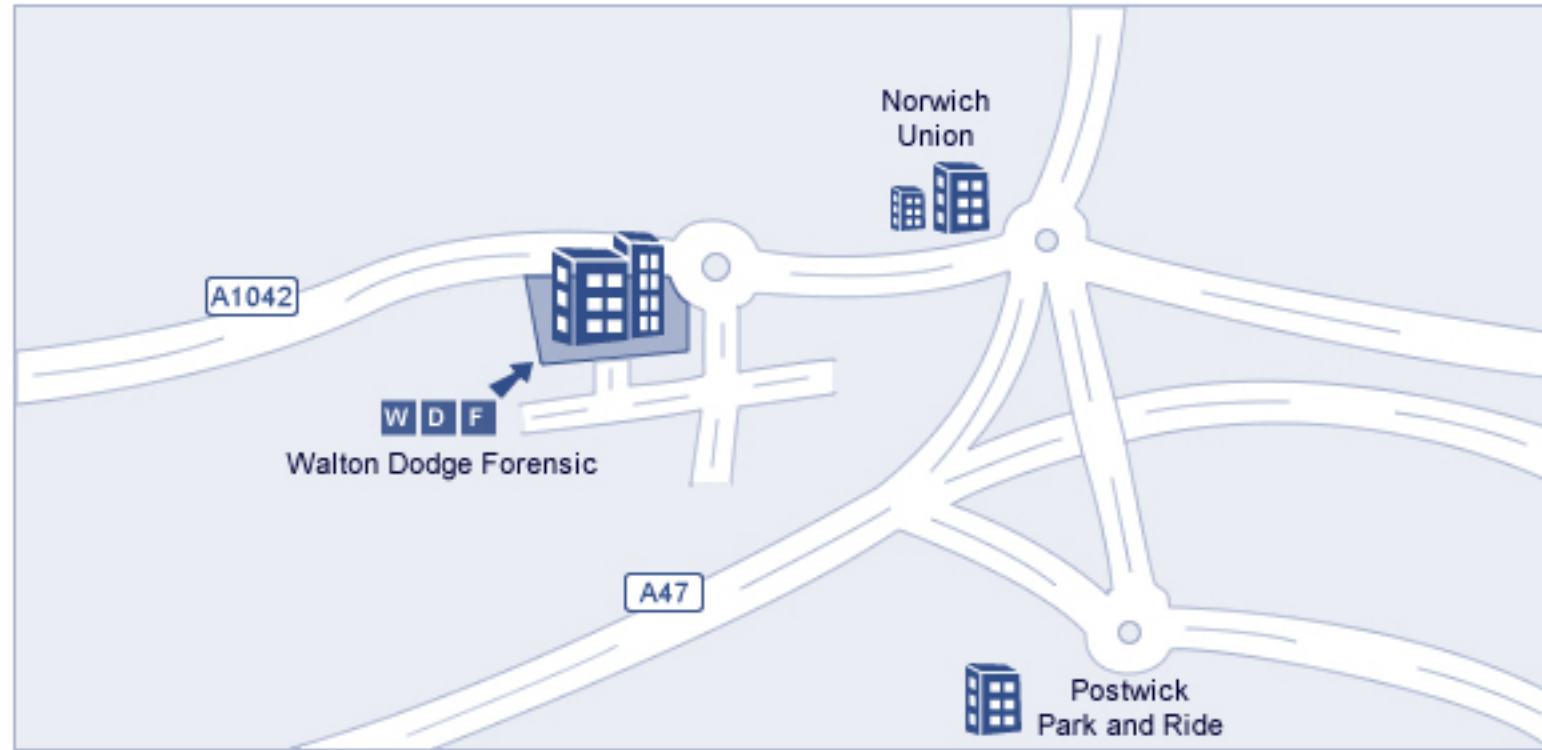

Walton Dodge Forensic

Dencora Court, 2 Meridian Way
Norwich, NR7 0TA
Tel : 01603 703173

By Road

Leave the A47 Eastbound on the A1042 signposted Broadland Business Park and take the left filter lane.

Follow the road round to the left as though doubling back on yourself to come into Norwich. At the next roundabout turn left on to Meridian Park.

At the first junction turn right and then right again behind the first building (Dencora Court). You will see our parking spaces on the left and our entrance on your right.

Public Transport

By Rail

Norwich Train Station is 3 miles away. Services operate on the Norwich to London Liverpool Street Line. Additional services are available.

For further information please contact National Railway Enquiries on 08457 484950.

By Air

Norwich International Airport is 6 miles away. Domestic flights are available from Edinburgh, Manchester and Dublin. For further information please visit www.norwichairport.co.uk.

Detail